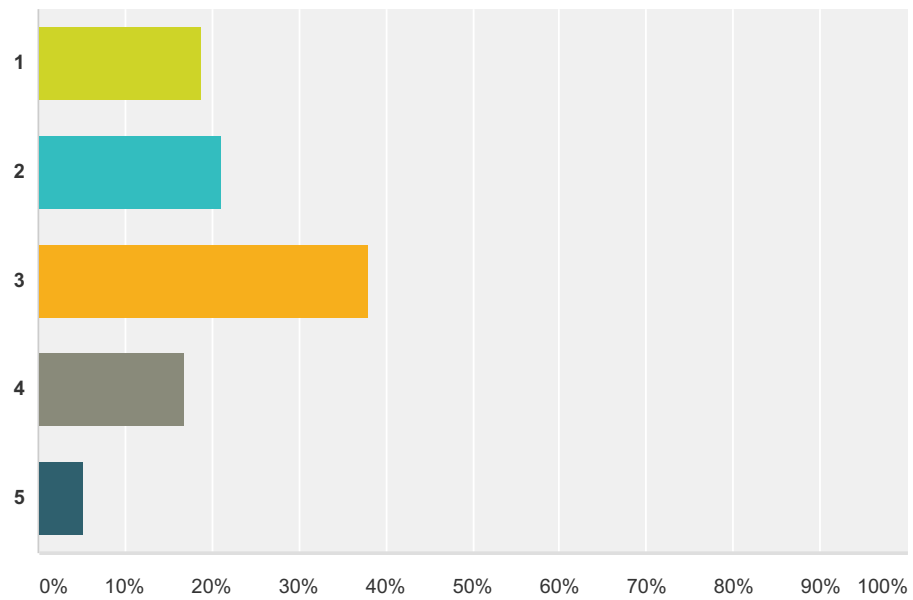

Q15 Do you enjoy team teaching? 1 = Yes, very much. 5 = No, not at all.

Answered: 171 Skipped: 0

Answer Choices	Responses
1	18.71% 32
2	21.05% 36
3	38.01% 65
4	16.96% 29
5	5.26% 9
Total	171